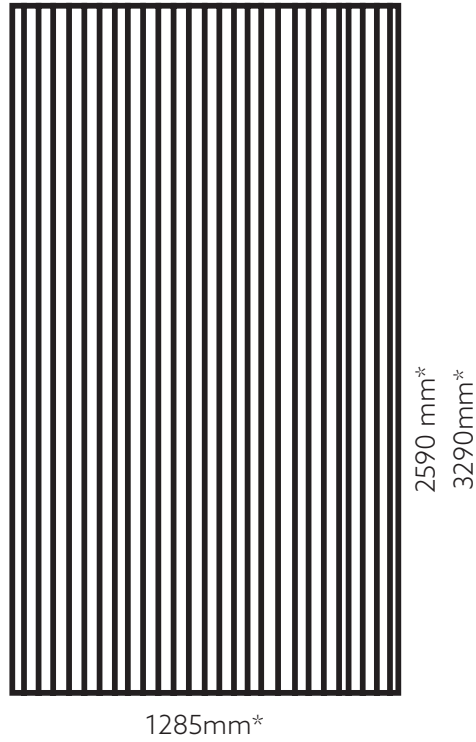

(*) Approximate measurements. Nominal measurement tolerances are $\pm 20\text{mm}$ on the long side and $\pm 10\text{mm}$ on the short side. (**) Approximate measurements. Design height tolerance $\pm 5\text{mm}$.

Design created by Estudi{H}ac.

Doghe · Roble Natura

1285 x 2590 mm · 100314093

1285 x 3290 mm · 100293376

Doghe · Nogal Americano

1285 x 2590 mm · 100314086

1285 x 3290 mm · 100293375

Doghe · Roble Murano

1285 x 2590 mm · 100314075

1285 x 3290 mm · 100293395

PAINT

Roble Natura	Nogal Americano	Roble Murano
FW T021	FW T020	FW T019

(*) Approximate measurements. Nominal measurement tolerances are $\pm 20\text{mm}$ on the long side and $\pm 10\text{mm}$ on the short side. (**) Approximate measurements. Design height tolerance $\pm 5\text{mm}$.