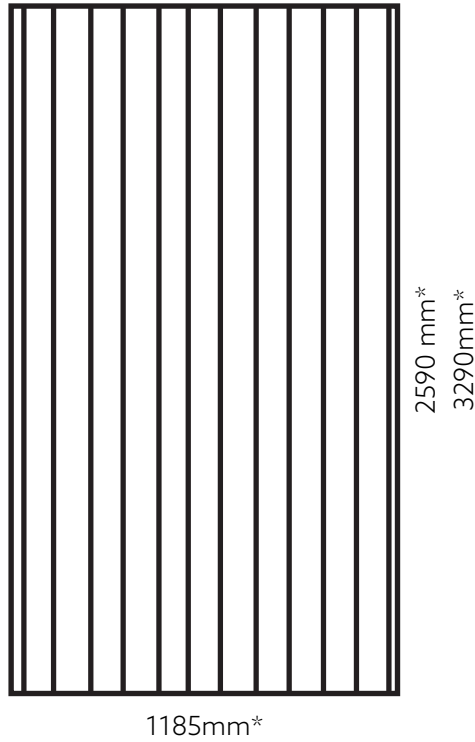

PAINT

White Sand	Ocre Sand	Grey Sand
FW P001	FW P004	FW P007

(*) Approximate measurements. Nominal measurement tolerances are $\pm 20\text{mm}$ on the long side and $\pm 10\text{mm}$ on the short side. (**) Approximate measurements. Design height tolerance $\pm 5\text{mm}$.