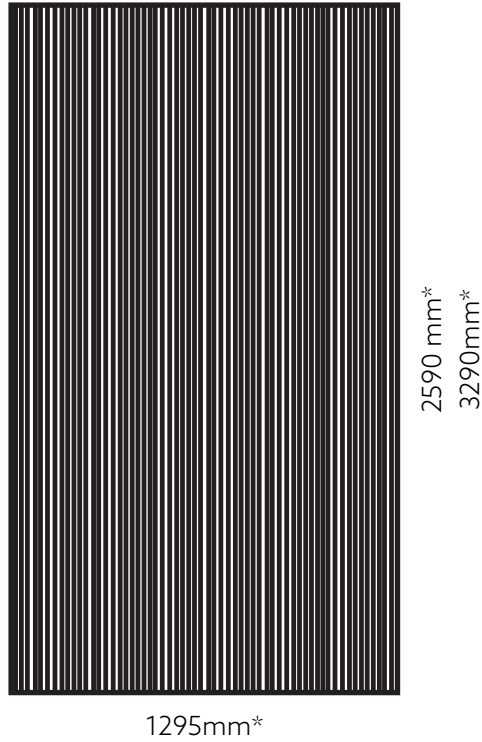

PAINT

White Sand	Ocre Sand	River Sand	Velvet Black
FW P001	FW P004	FW P026	FW P013

(*) Approximate measurements. Nominal measurement tolerances are ±20mm on the long side and ±10mm on the short side. (**) Approximate measurements. Design height tolerance ±5mm.