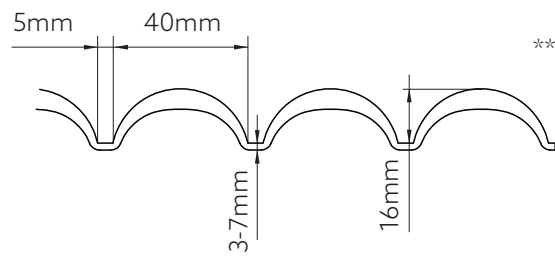

1285 x 2590 mm · 100314094

1285 x 3290 mm · 100293422

PAINT

Velvet Green	Velvet Blue	Velvet Black
FW P027	FW P028	FW P013

(*) Approximate measurements. Nominal measurement tolerances are $\pm 20\text{mm}$ on the long side and $\pm 10\text{mm}$ on the short side. (**) Approximate measurements. Design height tolerance $\pm 5\text{mm}$.