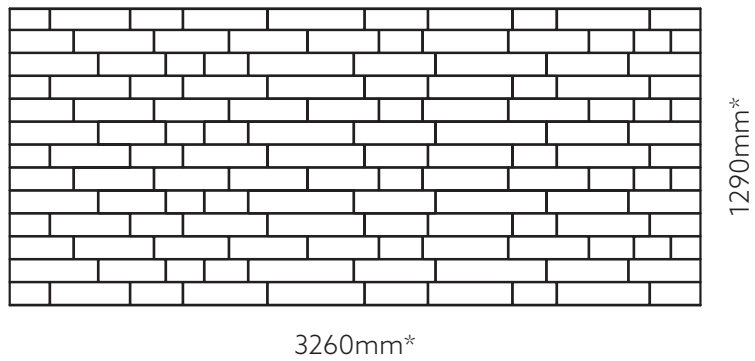

PAINT

Rock White	Rock Cream
FW P033	FW P035
FW P034	FW P036

(*). Approximate measurements. Nominal measurement tolerances are $\pm 20\text{mm}$ on the long side and $\pm 10\text{mm}$ on the short side. (**). Approximate measurements. Design height tolerance $\pm 5\text{mm}$.