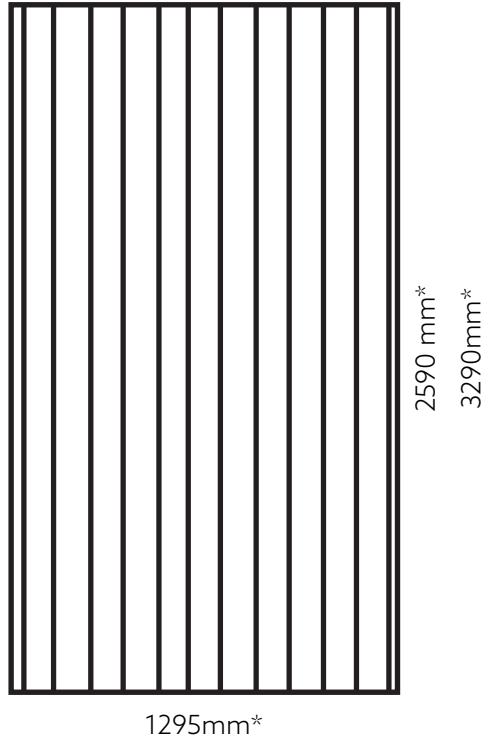

1295 x 2590 mm · 100314121

1295 x 3290 mm · 100293337

SpA
hotel

17

PAINT

White Sand	Ocre Sand	Grey Sand
FW P001	FW P004	FW P007

(*) Approximate measurements. Nominal measurement tolerances are ±20mm on the long side and ±10mm on the short side. (**) Approximate measurements. Design height tolerance ±5mm.