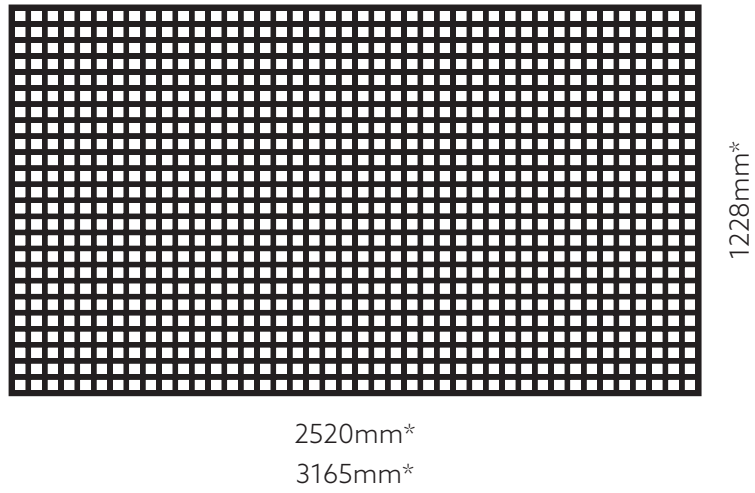

PAINT

White Sand	Vanilla Sand	Dark Sand
FW P001	FW P010	FW P029

(*) Approximate measurements. Nominal measurement tolerances are $\pm 20\text{mm}$ on the long side and $\pm 10\text{mm}$ on the short side. (**) Approximate measurements. Design height tolerance $\pm 5\text{mm}$.