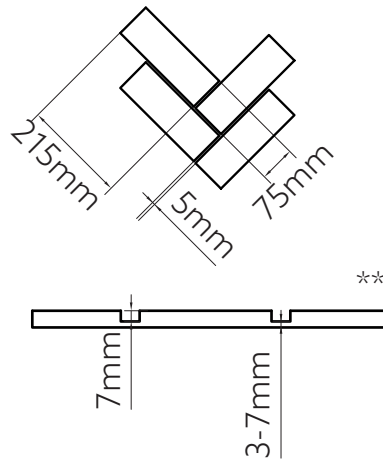

PAINT

White Clay	Mediterranean	Red Clay	Yellow Clay	Velvet Brown
FW P025	FW P011	FW P014 / FW P016 / FW P022 / FW P018 / FW P017	FW P018 FW P022	FW P008

(*) Approximate measurements. Nominal measurement tolerances are $\pm 20\text{mm}$ on the long side and $\pm 10\text{mm}$ on the short side. (**) Approximate measurements. Design height tolerance $\pm 5\text{mm}$.