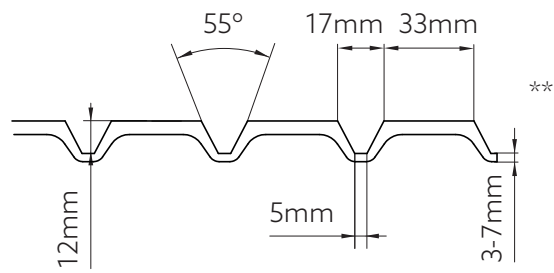

PAINT

Roble Natura	Nogal Americano	Roble Murano
FW T021	FW T020	FW T019

(*) Approximate measurements. Nominal measurement tolerances are $\pm 20\text{mm}$ on the long side and $\pm 10\text{mm}$ on the short side. (**) Approximate measurements. Design height tolerance $\pm 5\text{mm}$.