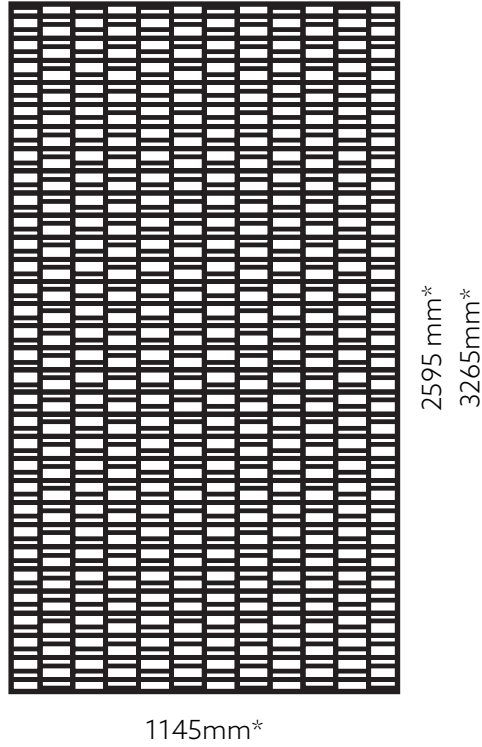

PAINT

White Clay	Paglierino	Bruciato	Rosato	Anticato
FW P025	FW P009 FW P010	FW P007 FW P008	FW P014 FW P015	FW P016 FW P018

(*) Approximate measurements. Nominal measurement tolerances are $\pm 20\text{mm}$ on the long side and $\pm 10\text{mm}$ on the short side. (**) Approximate measurements. Design height tolerance $\pm 5\text{mm}$.