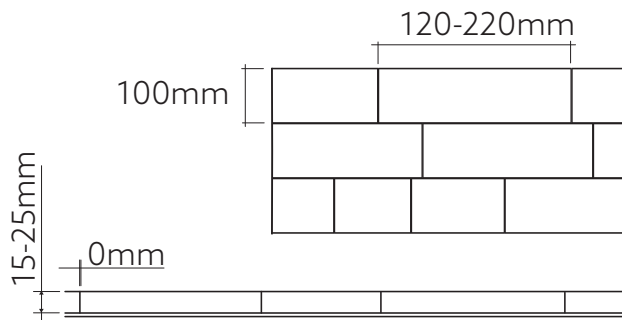

PAINT

Rock White	Rock Cream
FW P033	FW P035
FW P034	FW P036

(*). Approximate measurements. Nominal measurement tolerances are $\pm 20\text{mm}$ on the long side and $\pm 10\text{mm}$ on the short side. (**). Approximate measurements. Design height tolerance $\pm 5\text{mm}$.