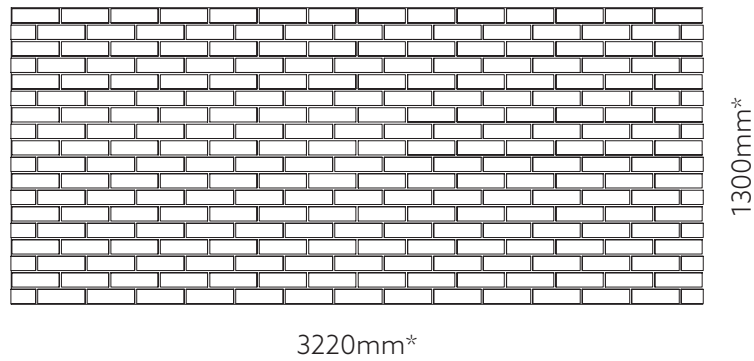

PAINT

Rosso	Crudo	Antracite	Bianco
FW P031	FW P040	FW P037	FW P030
FW P032	FW P041	FW P038	
FW T020	FW P042	FW P039	
	FW T020	FW T020	

(*) Approximate measurements. Nominal measurement tolerances are $\pm 20\text{mm}$ on the long side and $\pm 10\text{mm}$ on the short side. (**) Approximate measurements. Design height tolerance $\pm 5\text{mm}$.