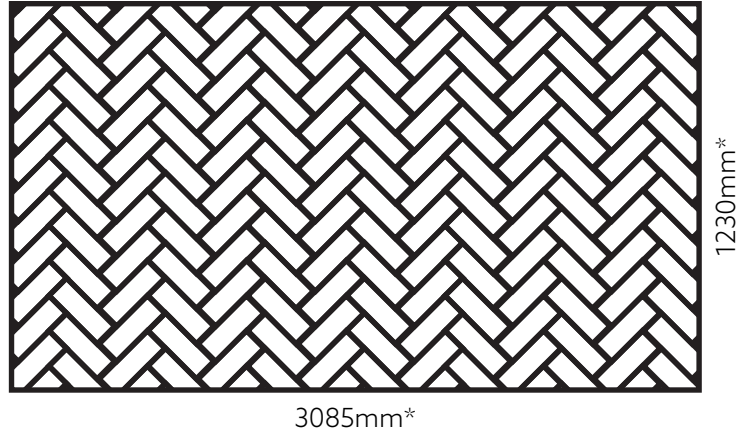

PAINT

White Clay	Mediterranean	Red Clay	Yellow Clay	Velvet Brown
FW P025	FW P011	FW P014 / FW P016 / FW P022 / FW P018 / FW P017	FW P018 FW P022	FW P008

(*) Approximate measurements. Nominal measurement tolerances are $\pm 20\text{mm}$ on the long side and $\pm 10\text{mm}$ on the short side. (**) Approximate measurements. Design height tolerance $\pm 5\text{mm}$.