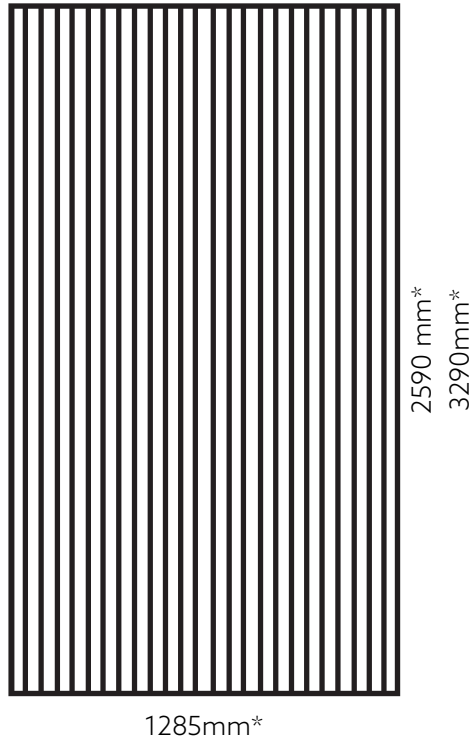

1285 x 2590 mm · 100314075

1285 x 3290 mm · 100293395

PAINT

Roble Natura	Nogal Americano	Roble Murano
FW T021	FW T020	FW T019

(*) Approximate measurements. Nominal measurement tolerances are $\pm 20\text{mm}$ on the long side and $\pm 10\text{mm}$ on the short side. (**) Approximate measurements. Design height tolerance $\pm 5\text{mm}$.

Design created by Estudi{H}ac.

Willow · Velvet Green

1285 x 2590 mm · 100314100

1285 x 3290 mm · 100293347

Willow · Velvet Blue

1285 x 2590 mm · 100314096

1285 x 3290 mm · 100293413

Willow · Velvet Black

1285 x 2590 mm · 100314094

1285 x 3290 mm · 100293422

PAINT

Velvet Green	Velvet Blue	Velvet Black
FW P027	FW P028	FW P013

(*) Approximate measurements. Nominal measurement tolerances are $\pm 20\text{mm}$ on the long side and $\pm 10\text{mm}$ on the short side. (**) Approximate measurements. Design height tolerance $\pm 5\text{mm}$.