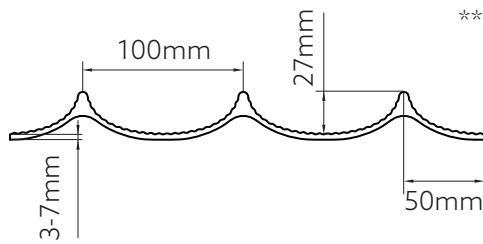

1185 x 2590 mm · 100314064

1185 x 3290 mm · 100293381

PAINT

White Sand	Ocre Sand	Grey Sand
FW P001	FW P004	FW P007

(*) Approximate measurements. Nominal measurement tolerances are $\pm 20\text{mm}$ on the long side and $\pm 10\text{mm}$ on the short side. (**) Approximate measurements. Design height tolerance $\pm 5\text{mm}$.