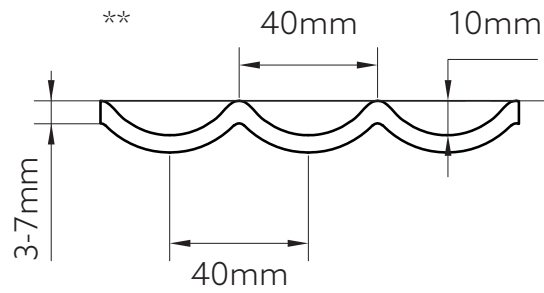

PAINT

White Sand	Vanilla Sand	Dark Sand
FW P001	FW P010	FW P029

(*) Approximate measurements. Nominal measurement tolerances are $\pm 20\text{mm}$ on the long side and $\pm 10\text{mm}$ on the short side. (**) Approximate measurements. Design height tolerance $\pm 5\text{mm}$.