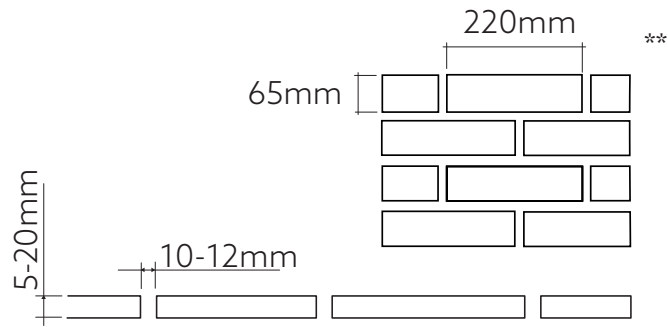

PAINT

Rosso	Crudo	Antracite	Bianco
FW P031	FW P040	FW P037	FW P030
FW P032	FW P041	FW P038	
FW T020	FW P042	FW P039	
	FW T020	FW T020	

(*) Approximate measurements. Nominal measurement tolerances are $\pm 20\text{mm}$ on the long side and $\pm 10\text{mm}$ on the short side. (**) Approximate measurements. Design height tolerance $\pm 5\text{mm}$.